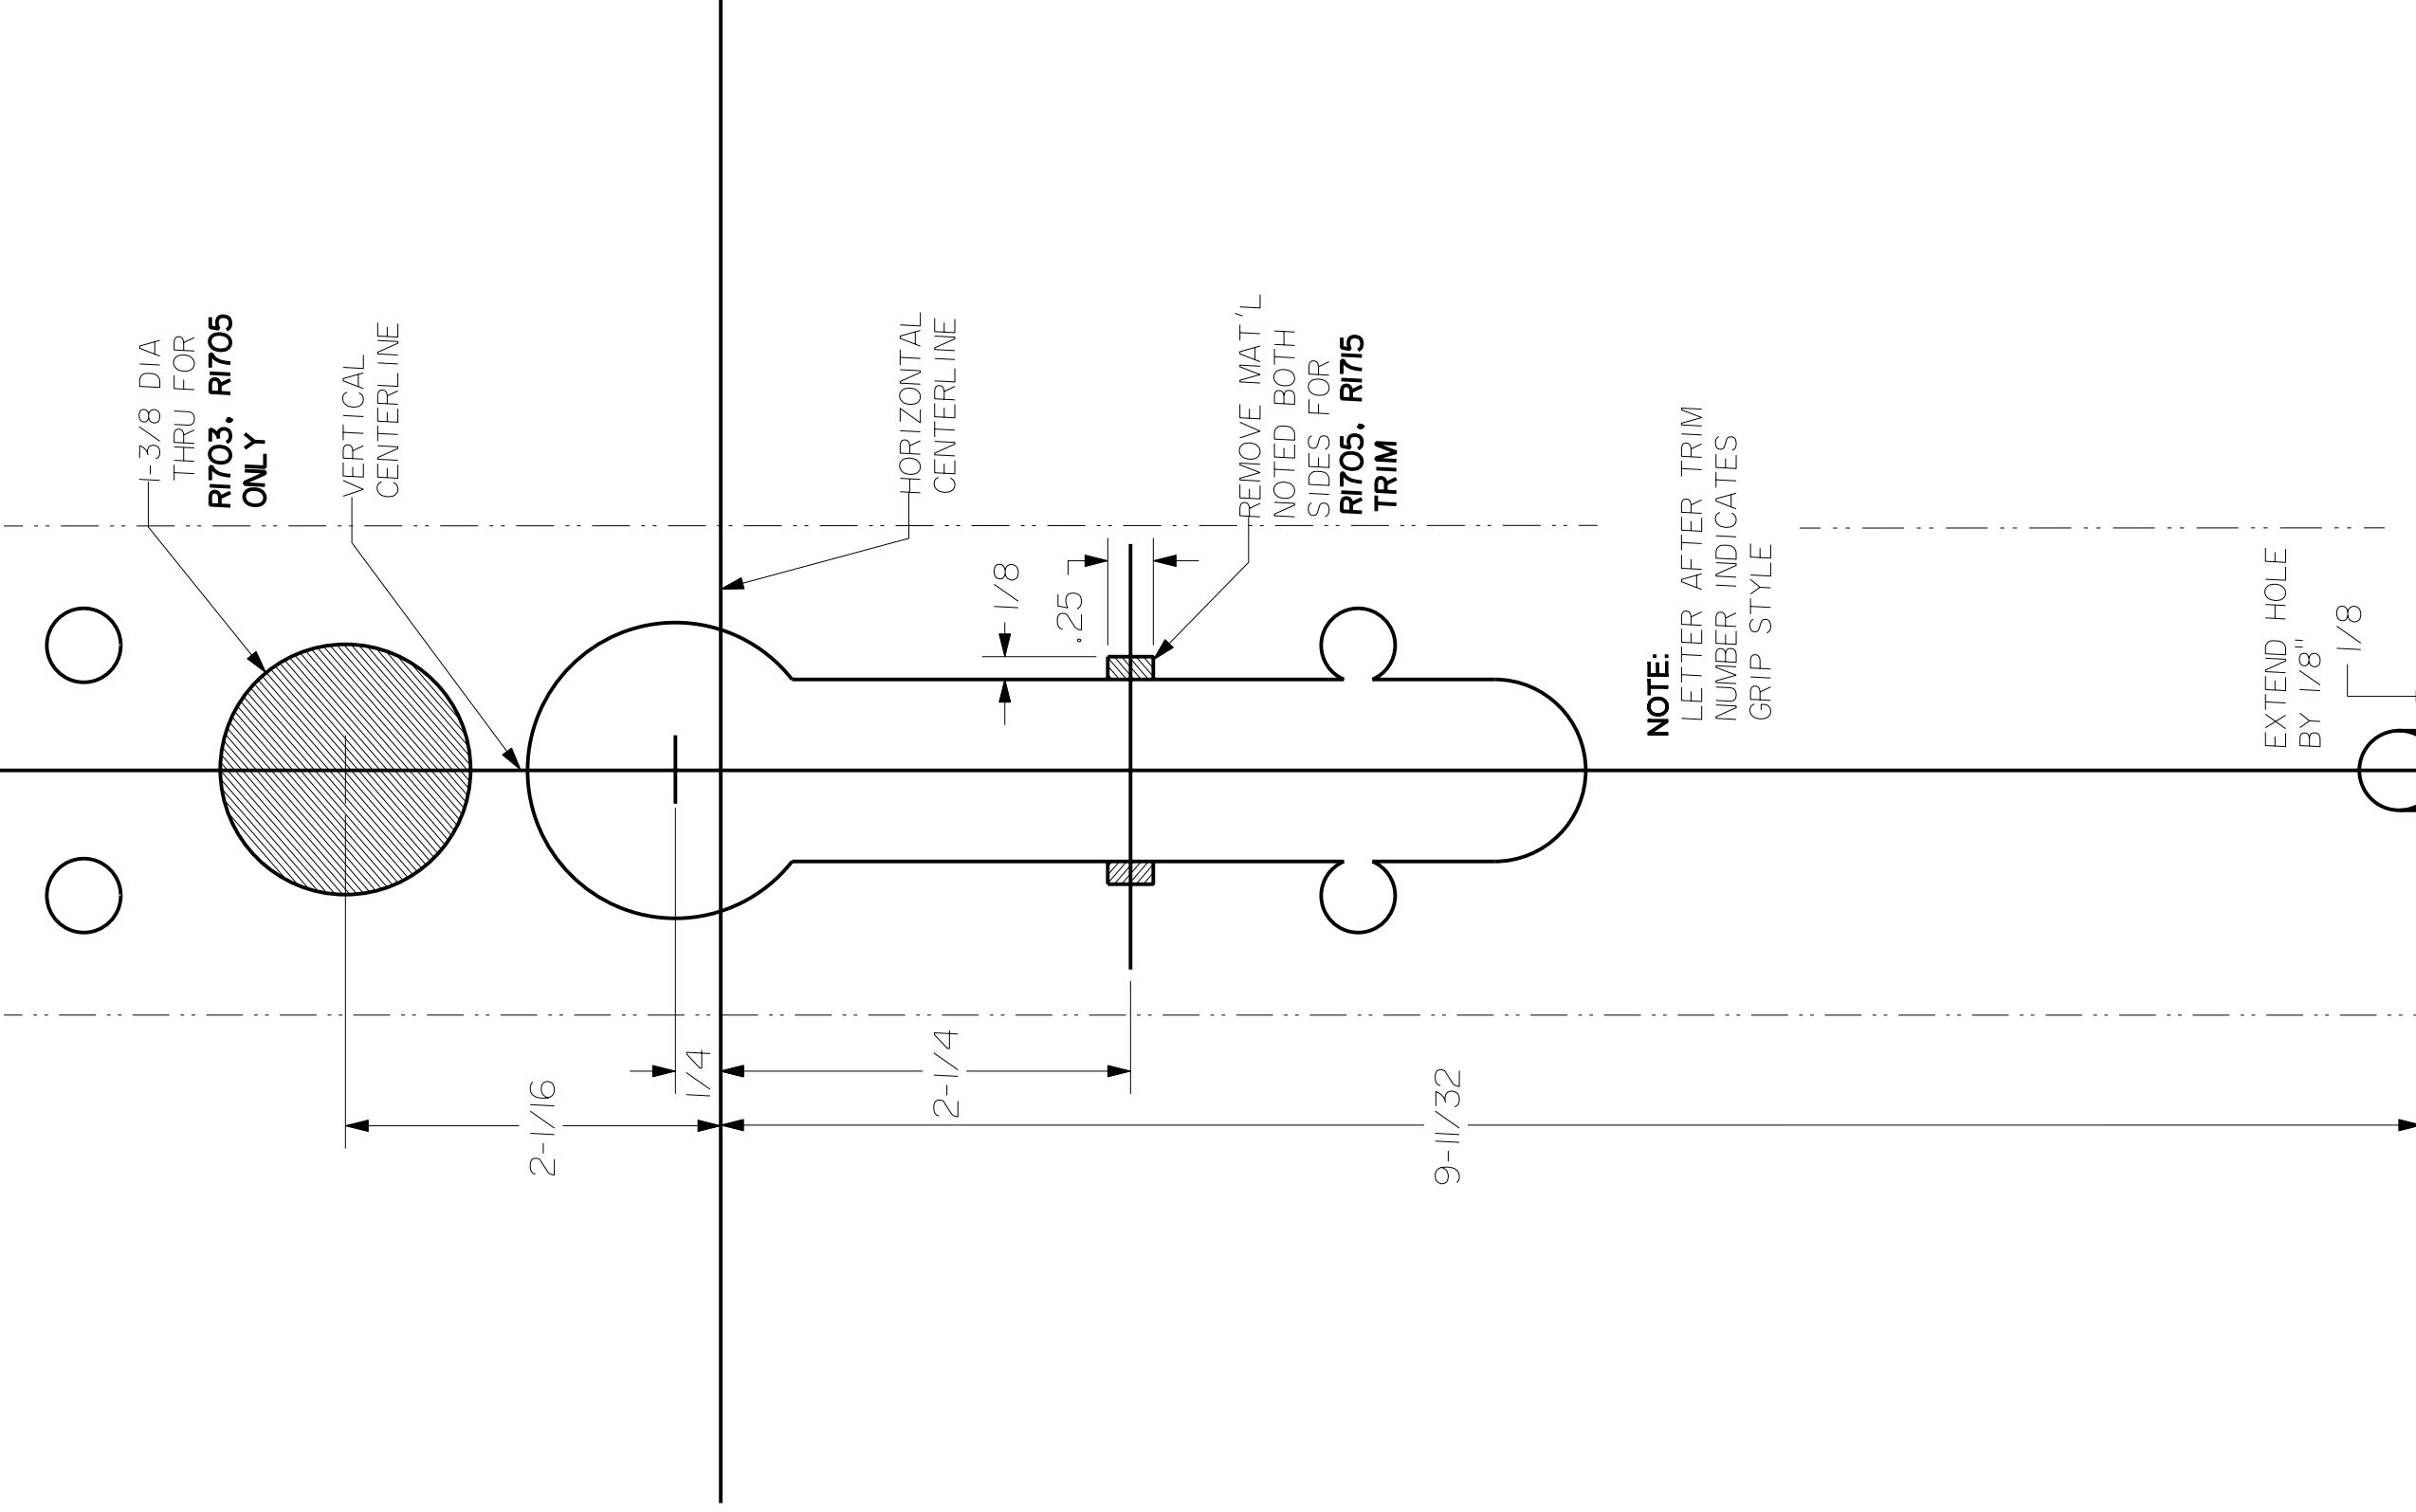

**VON DUPRIN RETROFIT APPLICATION
990 TP AND 990TP-BE TRIM
R1700 SERIES TRIM**

STANLEY DRWG 01802-11-000 DATE 12/01/04 REVISION B

phi Precision Hardware
a Division of Stanley Security Solutions, Inc.
www.stanleysecuritysolutions.com

TEMPLATE MUST BE TO SCALE