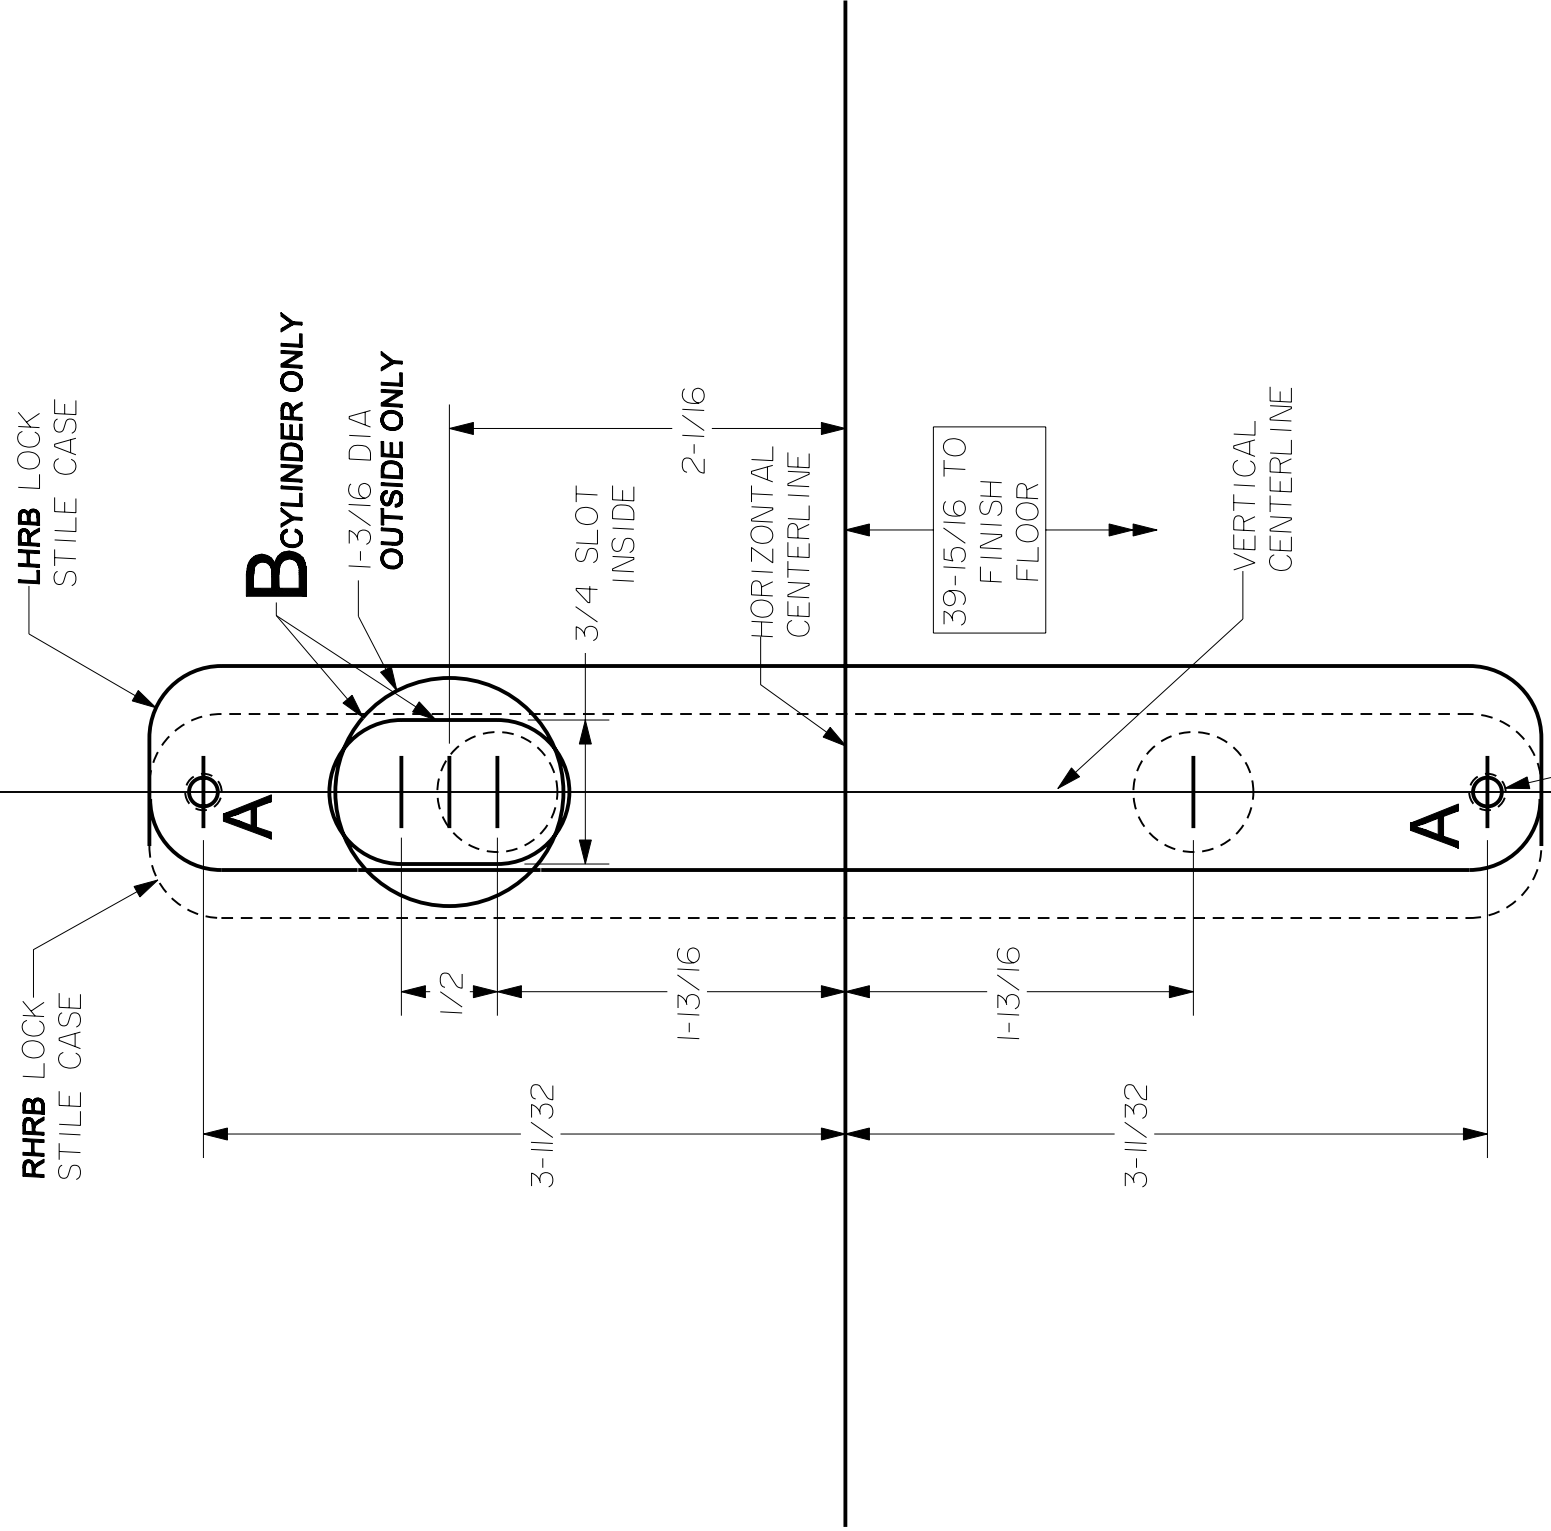

LOCK STILE CASE
SERIES: 2400, FL2400

WHEN TRIM IS SPECIFIED SEE
 TRIM TAPE ON TEMPLATE

EXIT ONLY - NO TRIM	
WOOD	3/32 DIA - INSIDE
METAL	#10-24 MS OR #10 SMS-INSIDE
SEX BOLT	1/4 DIA-INSIDE 3/8 DIA-OUTSIDE

01675-11-000 5/01/05 B

Precision Hardware
 a Division of Stanley Security Solutions, Inc.
www.stanleysecuritysolutions.com

TEMPLATE MUST BE TO SCALE