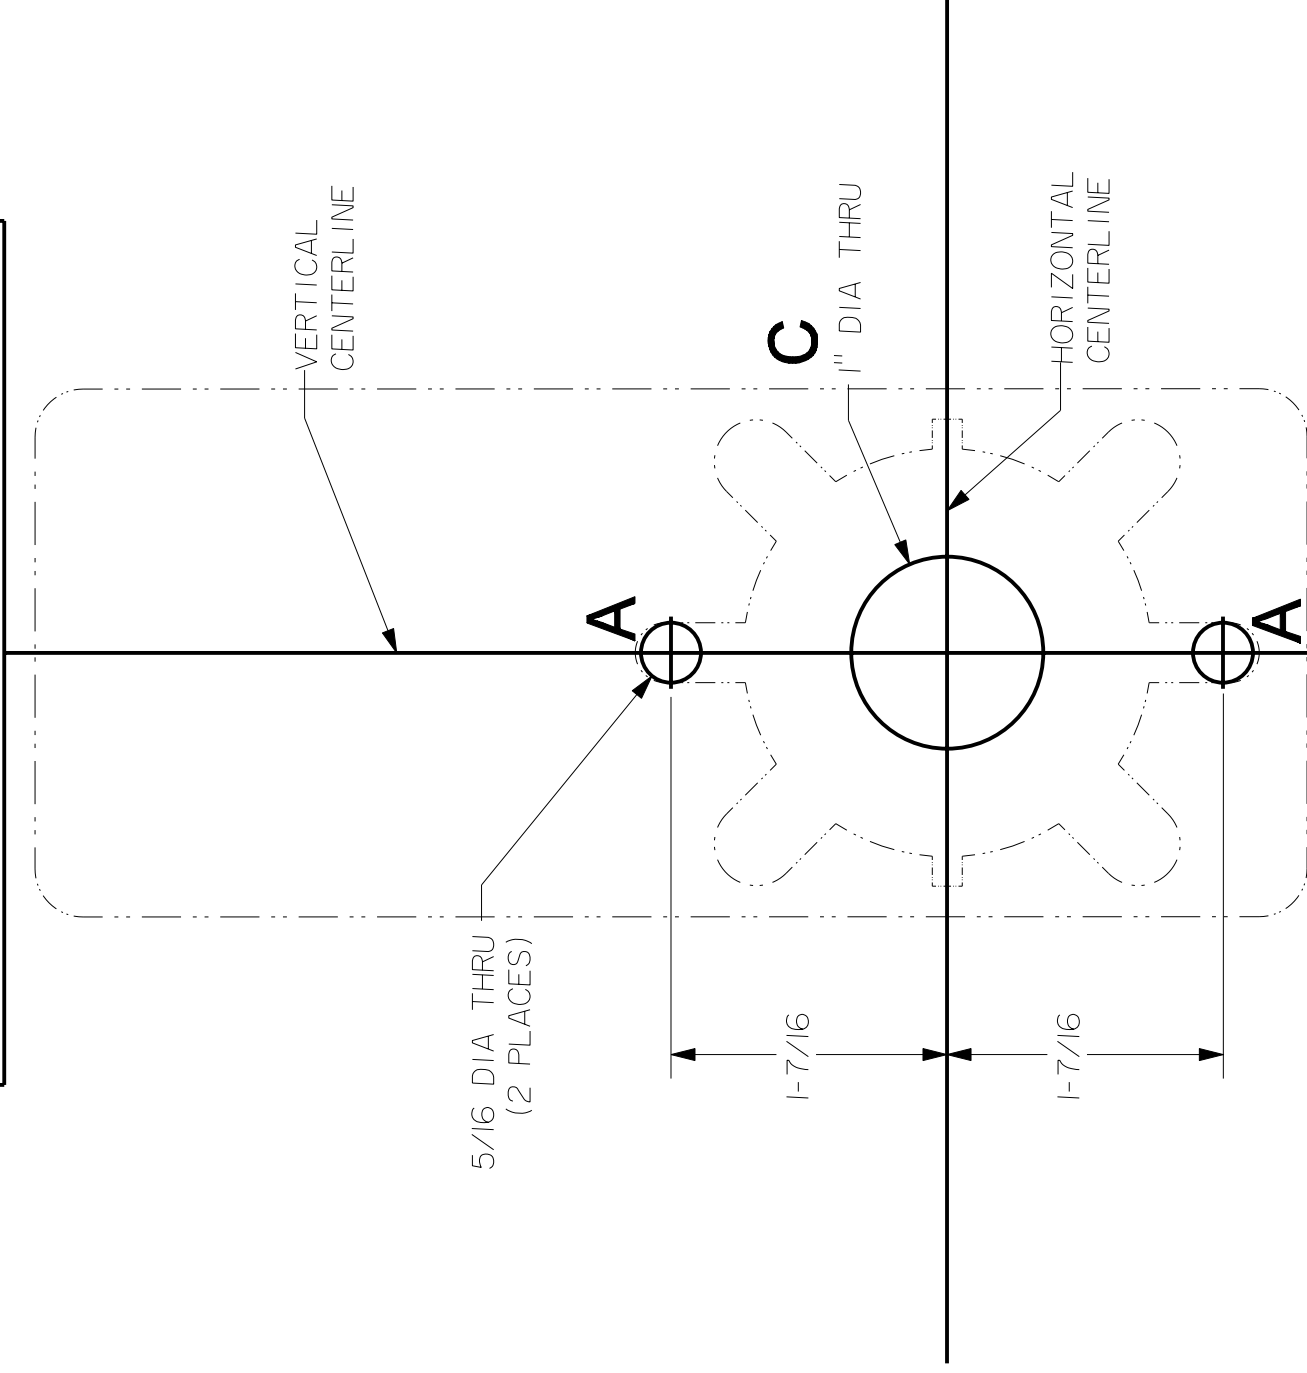

RELIANT LEVER TRIM
808, 814

FOR DEVICE SEE SPECIFIC TAPE ON TEMPLATE

STANLEY

DRWG
01800-11-000

DATE
4/1/03

REVISION
A

Precision Hardware
a Division of Stanley Security Solutions, Inc.
www.stanleysecuritysolutions.com

TEMPLATE MUST BE TO SCALE