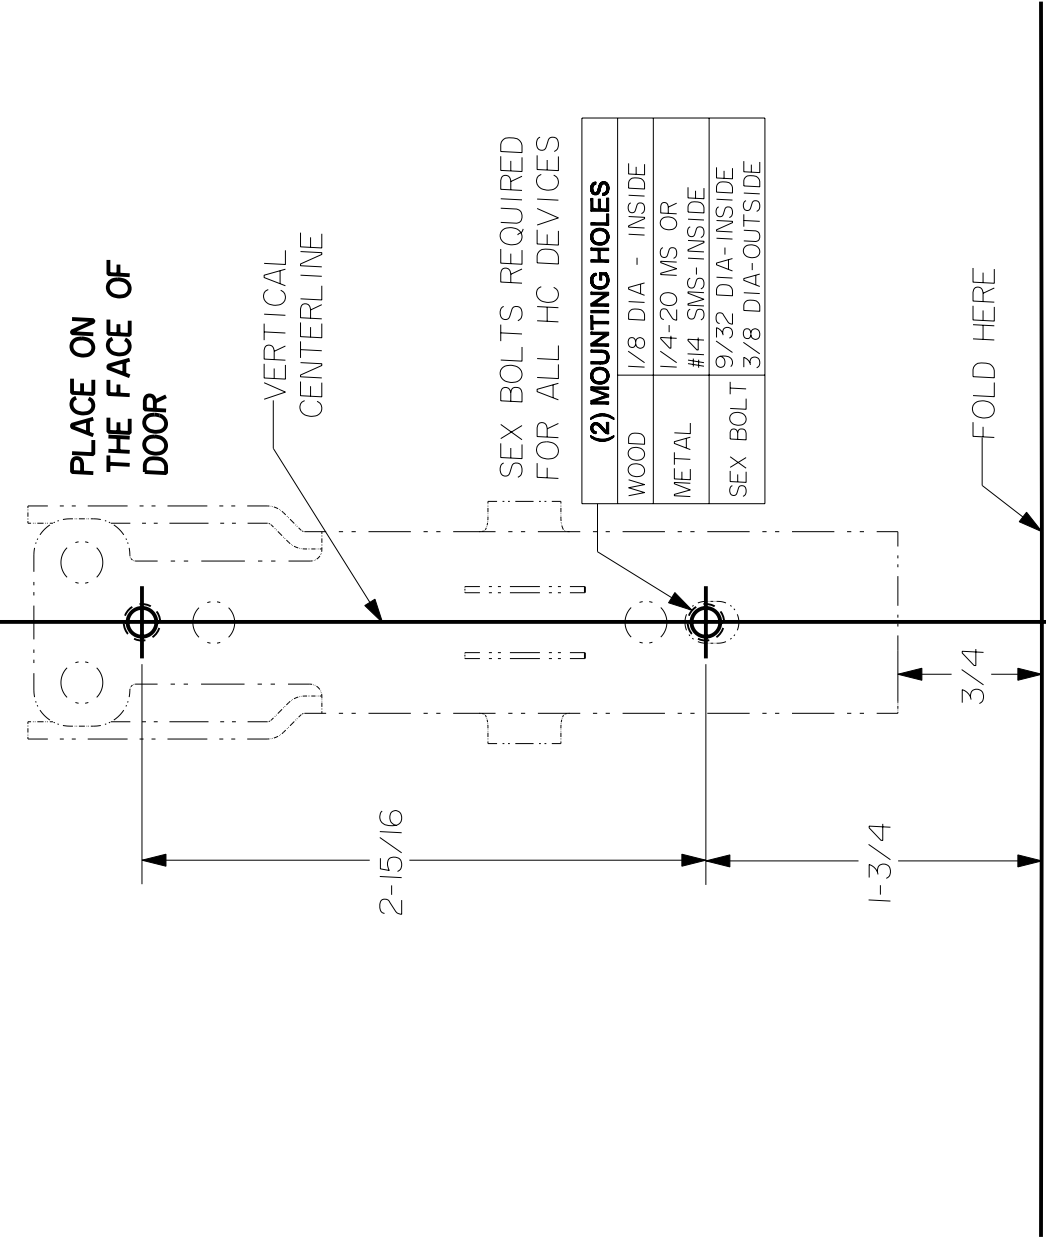

BOTTOM LATCH
 SERIES: 2200, FL2200, 22, FL22
 200, FL200, 5200, FL5200

(2) MOUNTING HOLES

WOOD	1/8 DIA - INSIDE
METAL	1/4-20 MS OR #14 SMS-INSIDE
SEX BOLT	9/32 DIA-INSIDE 3/8 DIA-OUTSIDE

PLACE ON THE
 FINISH FLOOR
 OR TOP OF
 THRESHOLD

STANLEY DRWG 01776-11-000 DATE 12/01/04 REVISION **B**
ph
Precision Hardware
 a Division of Stanley Security Solutions, Inc.
www.stanleysecuritysolutions.com

TEMPLATE MUST BE TO SCALE