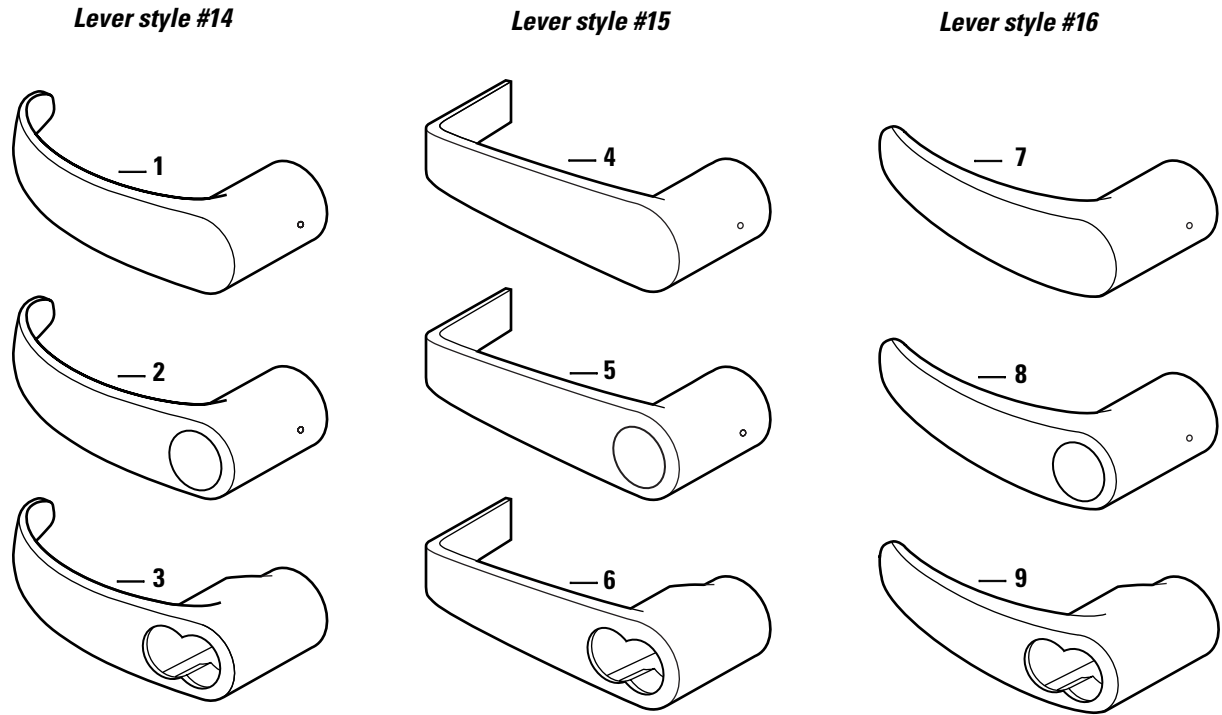

**Standard levers
and throw member**

Figure 2.6 Standard levers

Standard levers parts list

Style	Item	Part no. [†]	Description
	1	D56159	Plain lever handle
14	2	D56157	Button lever handle
	3	D56158	Keyed lever handle
	4	D56155	Plain lever handle
15	5	D56153	Button lever handle
	6	D56154	Keyed lever handle
	7	D56162	Plain lever handle
16	8	D56160	Button lever handle
	9	D56161	Keyed lever handle

[†] Specify finish.