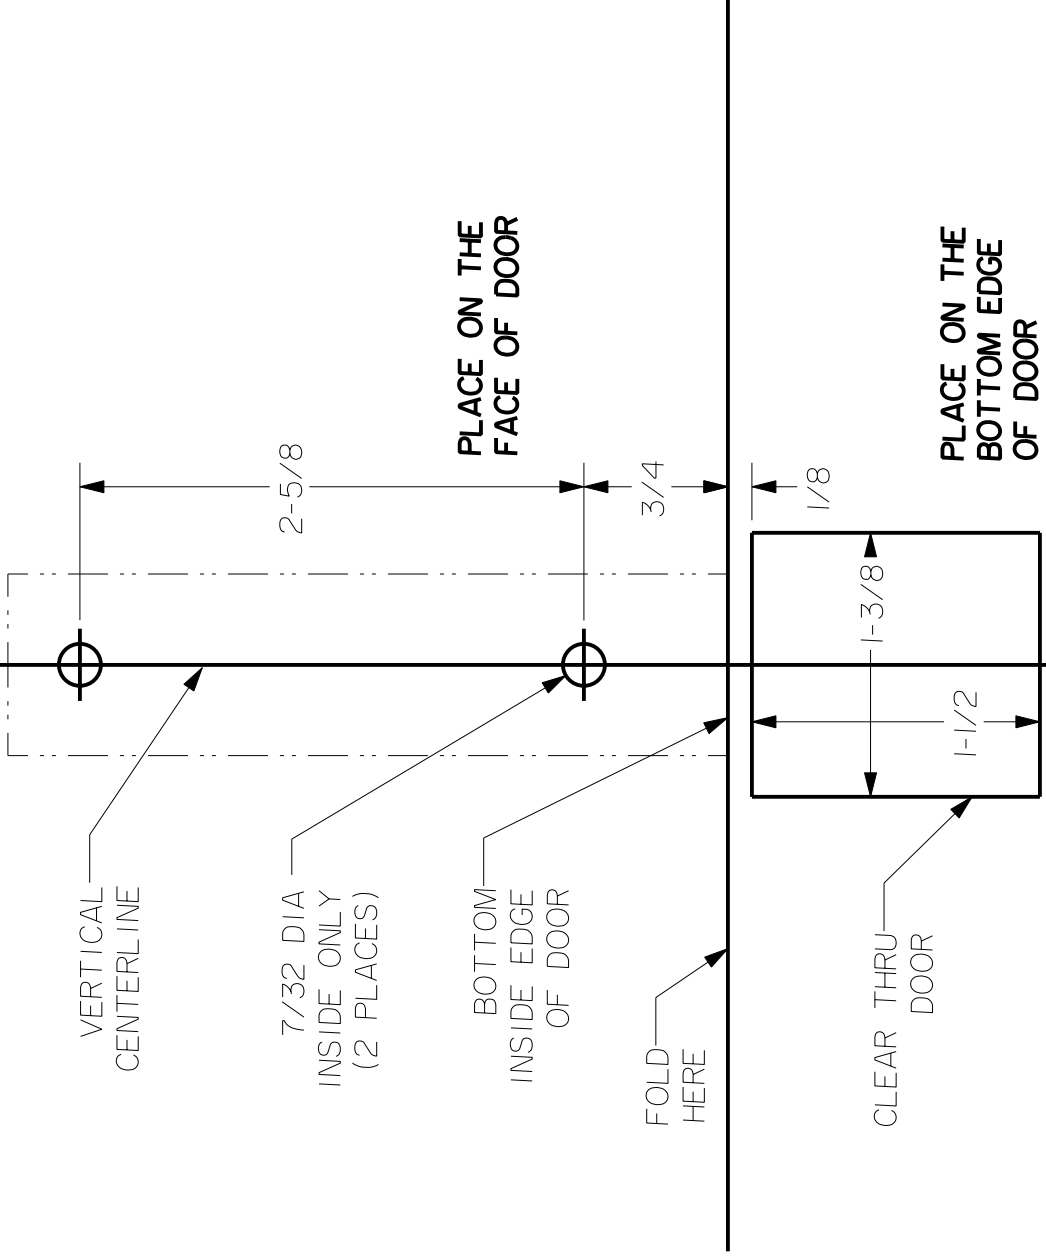

BOTTOM LATCH
SERIES: 2600, FL2600, 2800, FL2800

STANLEY

DRWG
01793-11-000

DATE
05/01/05

REVISION
B

Precision Hardware
a Division of Stanley Security Solutions, Inc.
www.stanleysecuritysolutions.com

TEMPLATE MUST BE TO SCALE