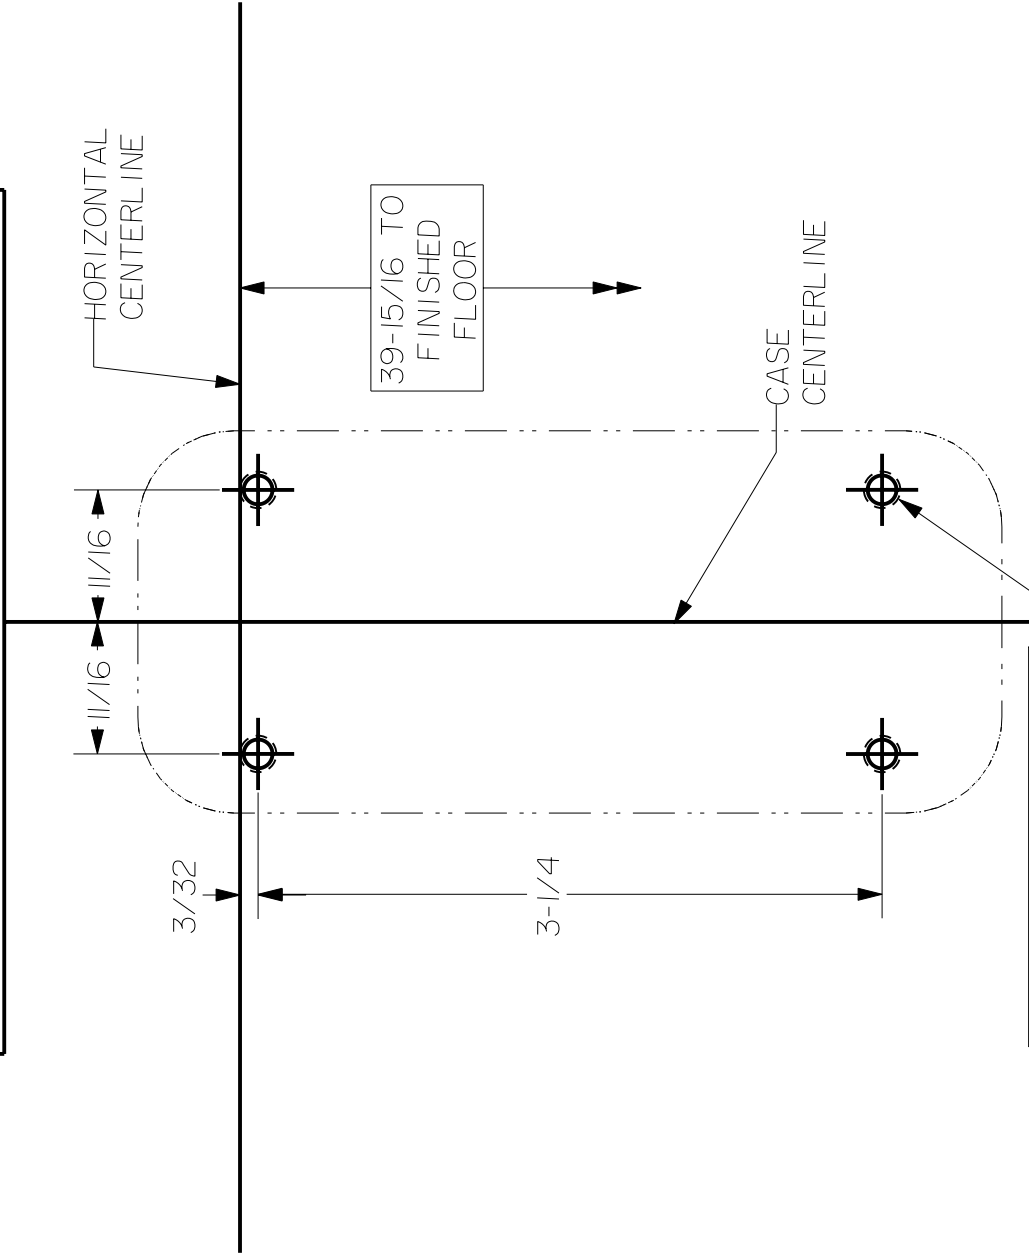

HINGE STILE CASE
SERIES: 100, FL100, R100, FLR100
200, FL200, 200LBR, FL200LBR, 300, FL300

MOUNTING HOLES (4)

WOOD	3/32 DIA - INSIDE
METAL	#10-24 MS OR #10 SMS-INSIDE
SEX BOLT	1/4 DIA-INSIDE 3/8 DIA-OUTSIDE

STANLEY DRWG DATE 5/01/05 REV B
01791-11-000

ph
Precision Hardware
 a Division of Stanley Security Solutions, Inc.
www.stanleysecuritysolutions.com

TEMPLATE MUST BE TO SCALE