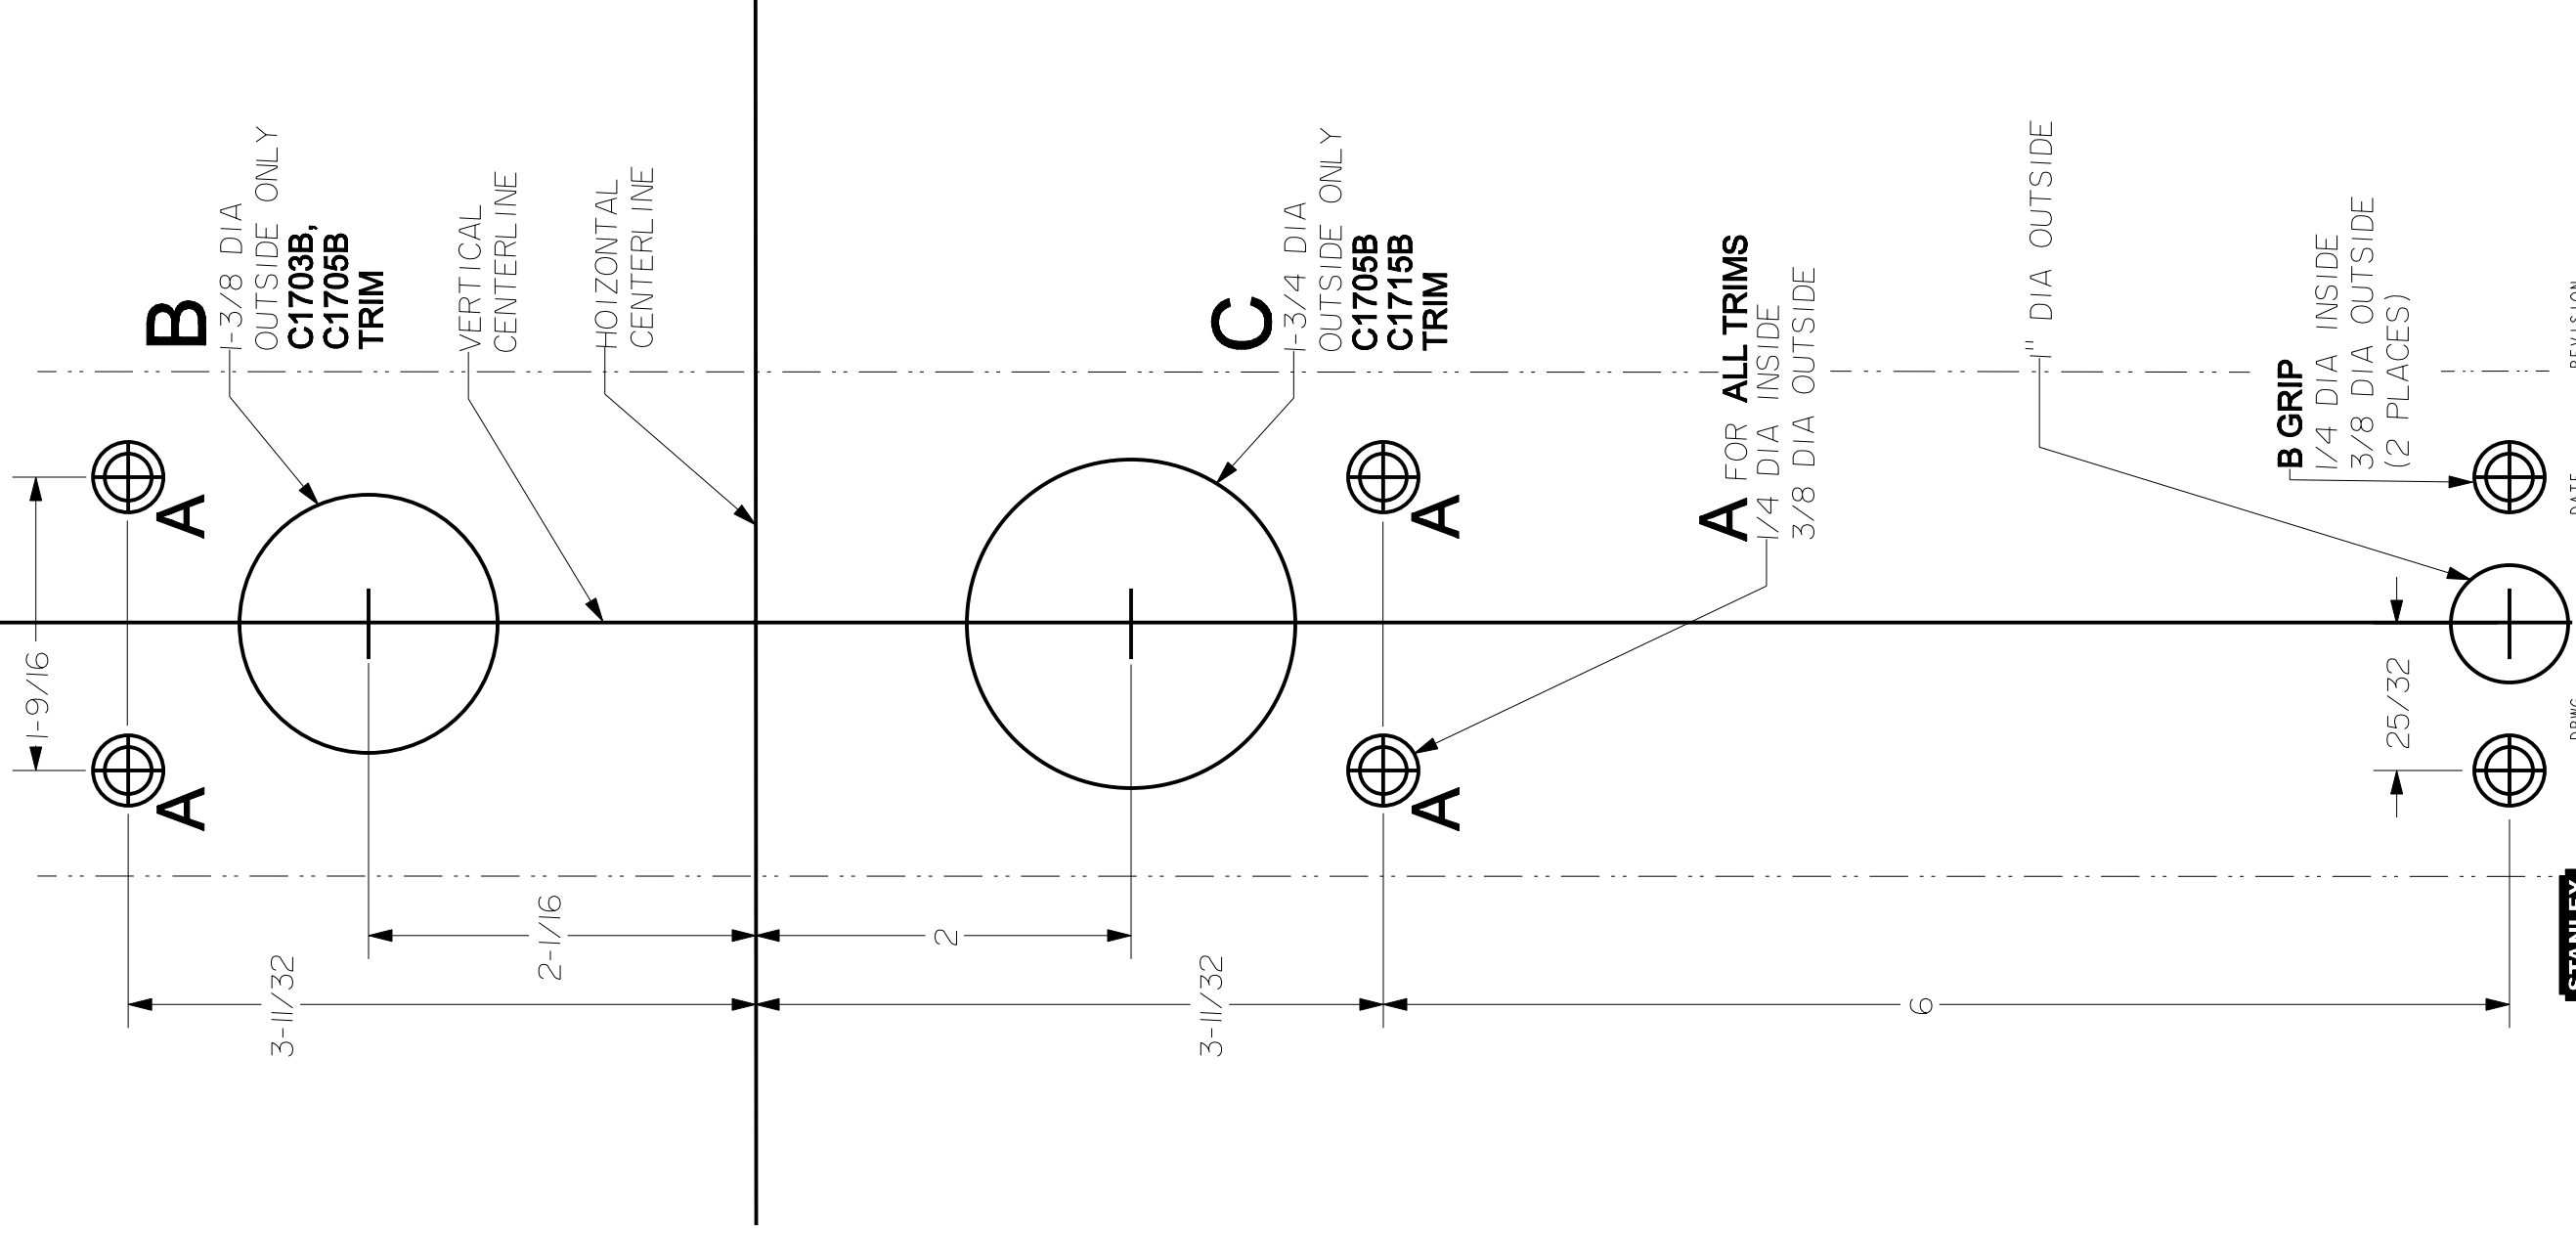

SERIES C1700 x B GRIP TRIM
C1702B, C1703B, C1705B, C1715B
 FOR DEVICE SEE SPECIFIC TAPE ON TEMPLATE

STANLEY DRWG 01799-11-000 DATE 5/01/05 REVISION **B**
phi Precision Hardware
 a Division of Stanley Security Solutions, Inc.
www.stanleysecuritysolutions.com

TEMPLATE MUST BE TO SCALE