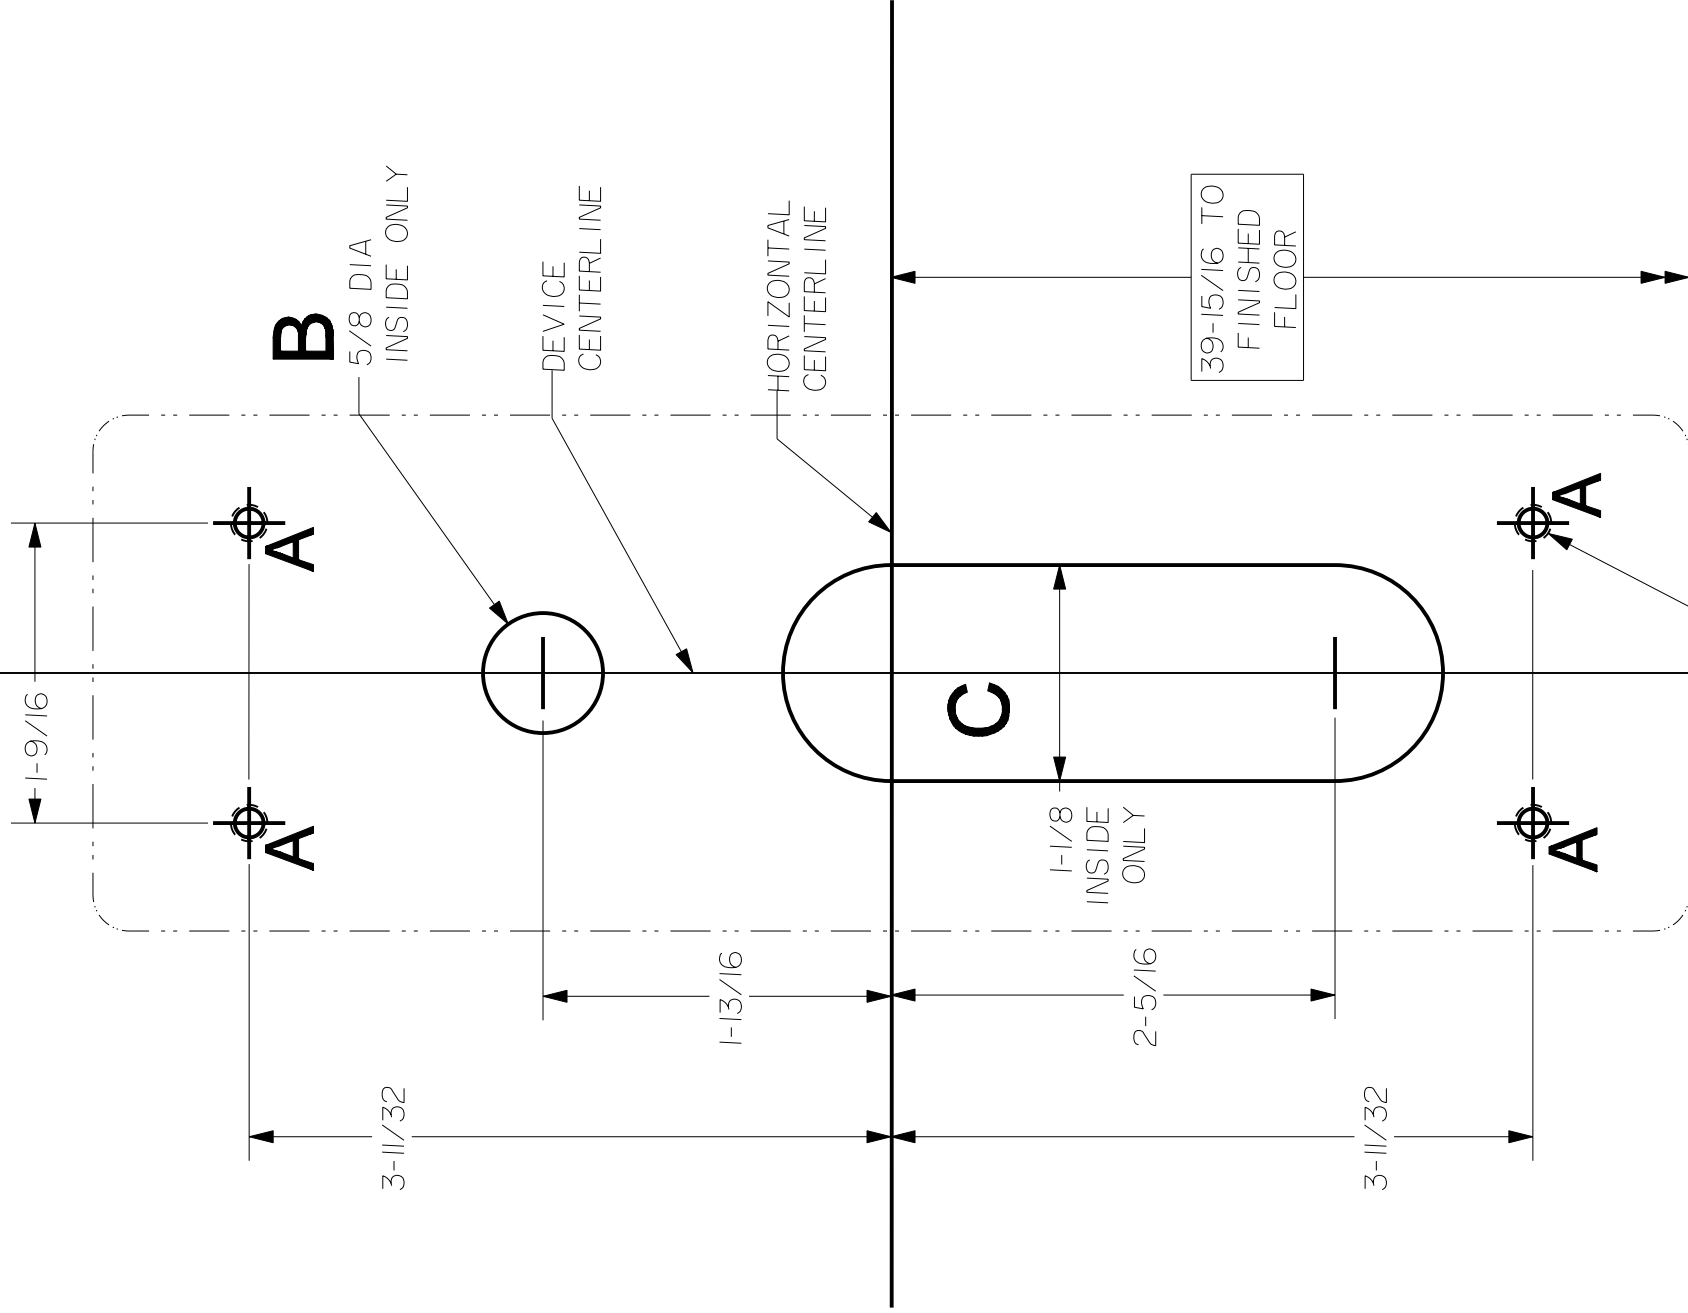

LOCK STILE CASE
SERIES: 2700, FL2700, 2700LBR, FL2700LBR

WHEN TRIM IS SPECIFIED SEE
 TRIM TAPE ON TEMPLATE

EXIT ONLY - NO TRIM

WOOD	3/32 DIA PILOT
SEX BOLT	1/4 DIA-INSIDE 3/8 DIA-OUTSIDE

STANLEY

DRWG 01785-11-000 DATE 5/01/05 REVISION C

Precision Hardware
 a Division of Stanley Security Solutions, Inc.
www.stanleysecuritysolutions.com

TEMPLATE MUST BE TO SCALE