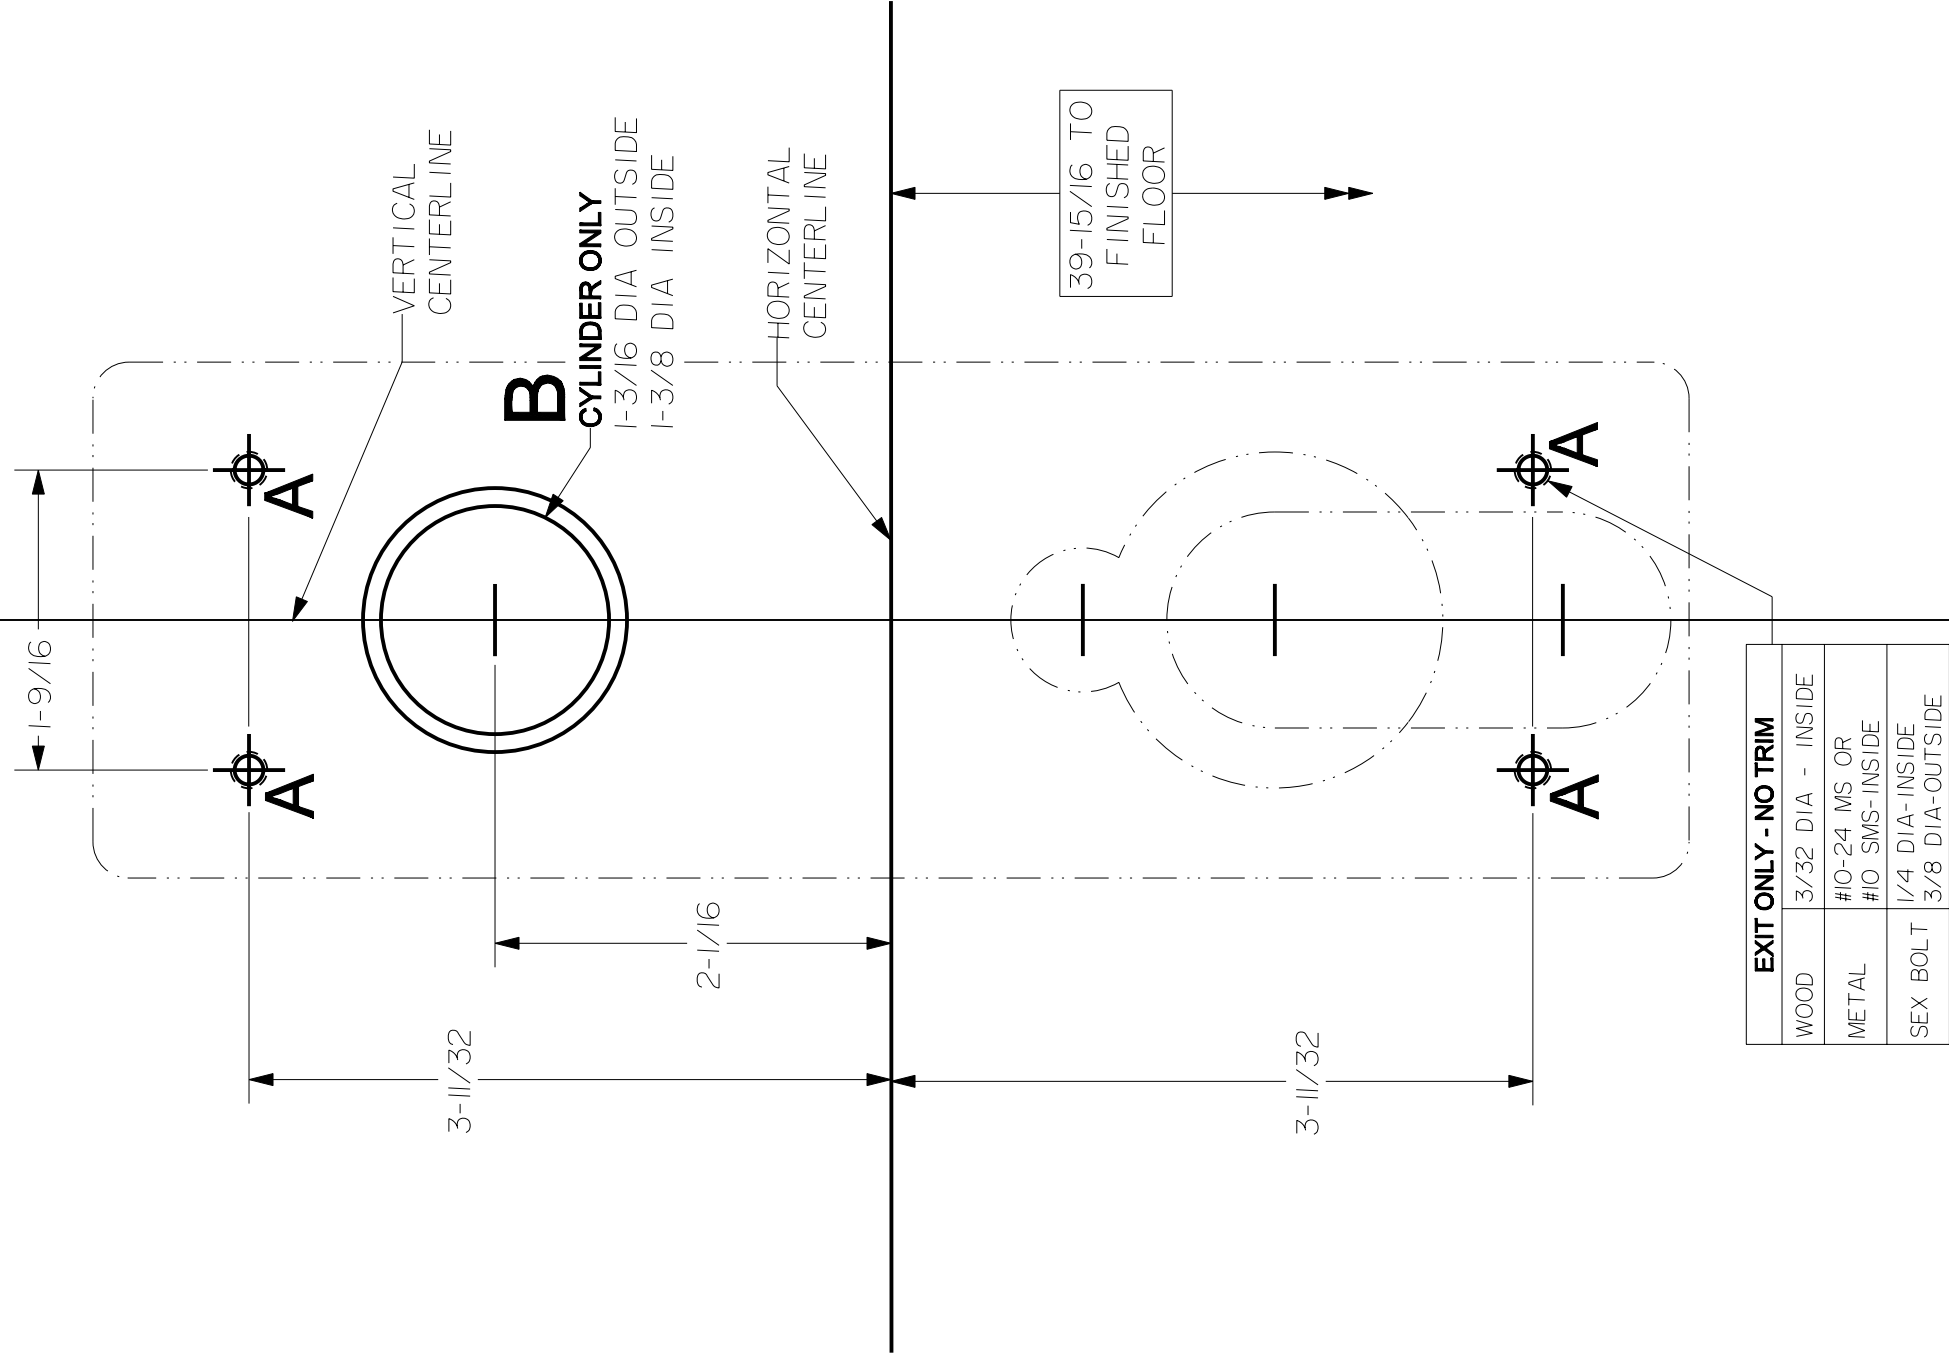

LOCK STILE CASE

SERIES: 2100, FL2100, 2200, FL2200, 2200LBR, FL2200LBR
 100, FL100, R100, FLR100, 200, FL200, 200LBR, FL200LBR
 WHEN TRIM IS SPECIFIED SEE TRIM TAPE ON TEMPLATE

STANLEY

DRWG 01790-11-000 DATE 5/01/05 REVISION B